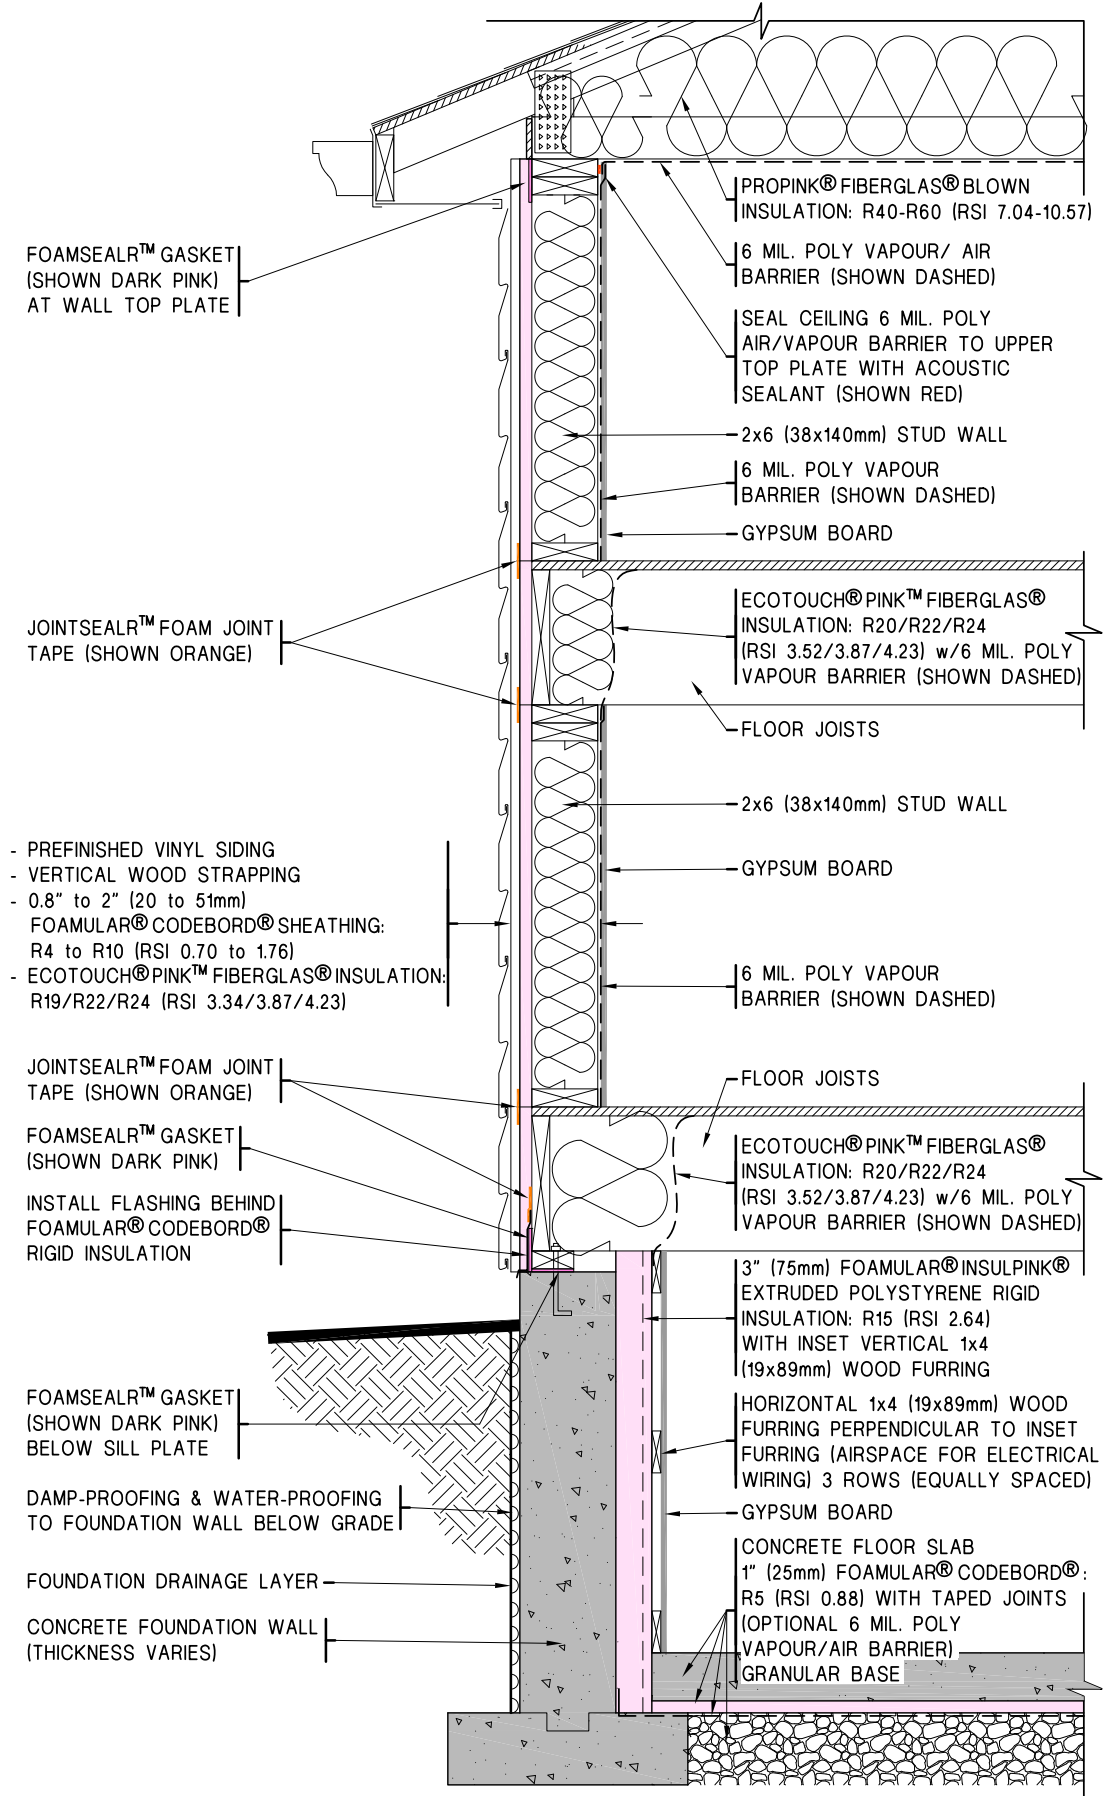

FOAMULAR® CODEBORD® AIR BARRIER SYSTEM

HYBRID:

TYPICAL WALL - SIDING / SIDING
(3" INSULPINK® to Basement)

TYP. WALL	
DATE:	JUN 14/2013
DRWN BY:	BLR D&D